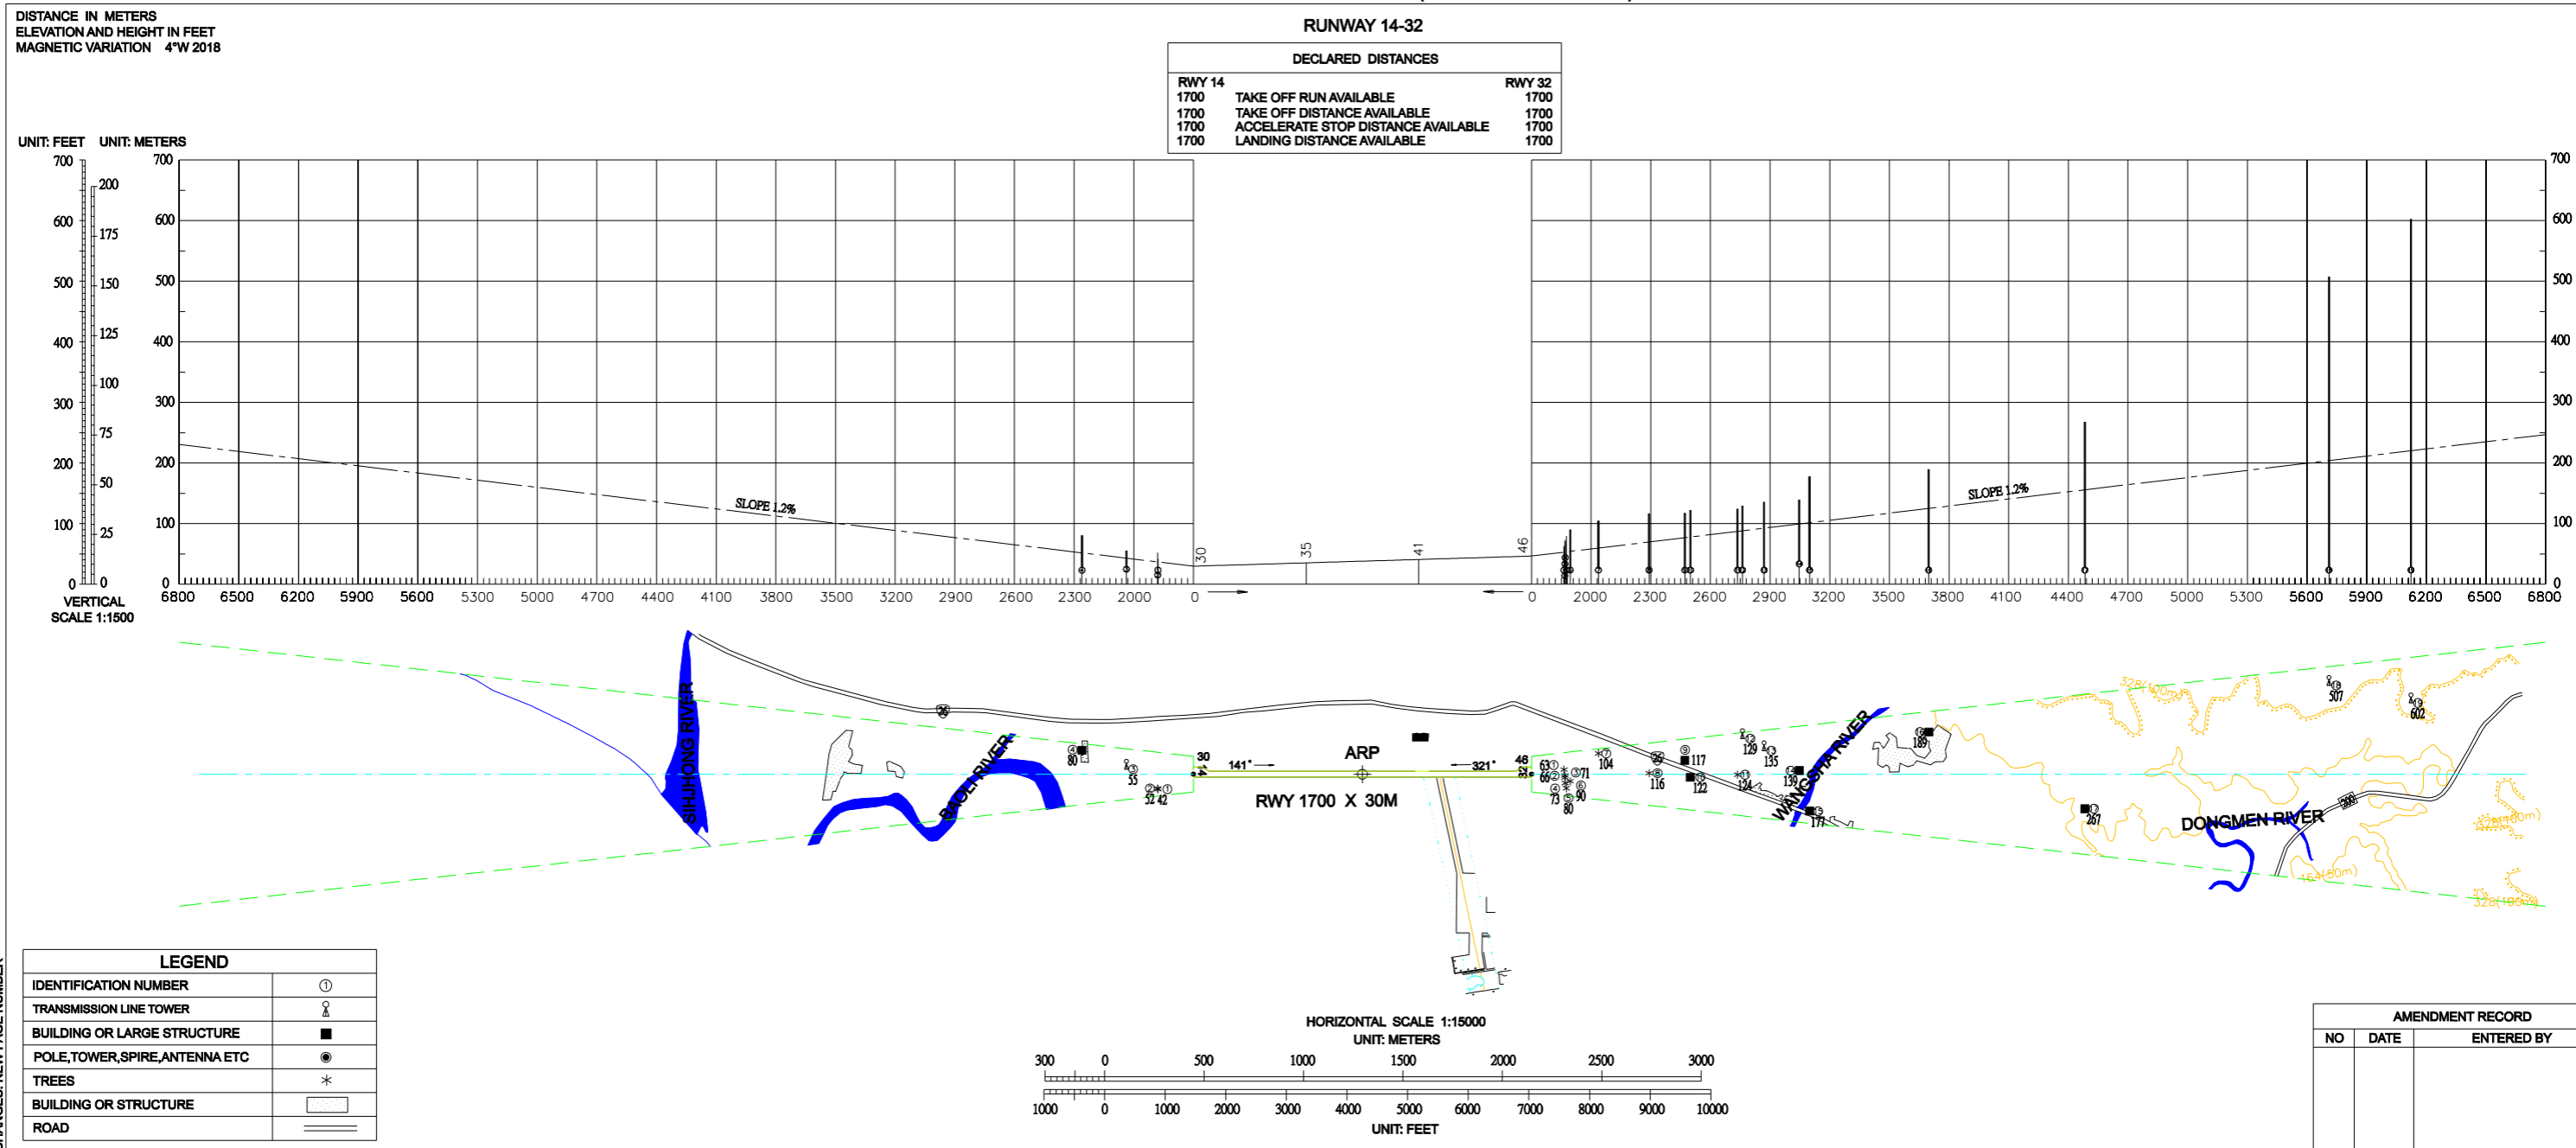

AERODROME OBSTACLE CHART-TYPE A (OPERATING LIMITATIONS)

CHANGES: NEW PAGE NUMBER